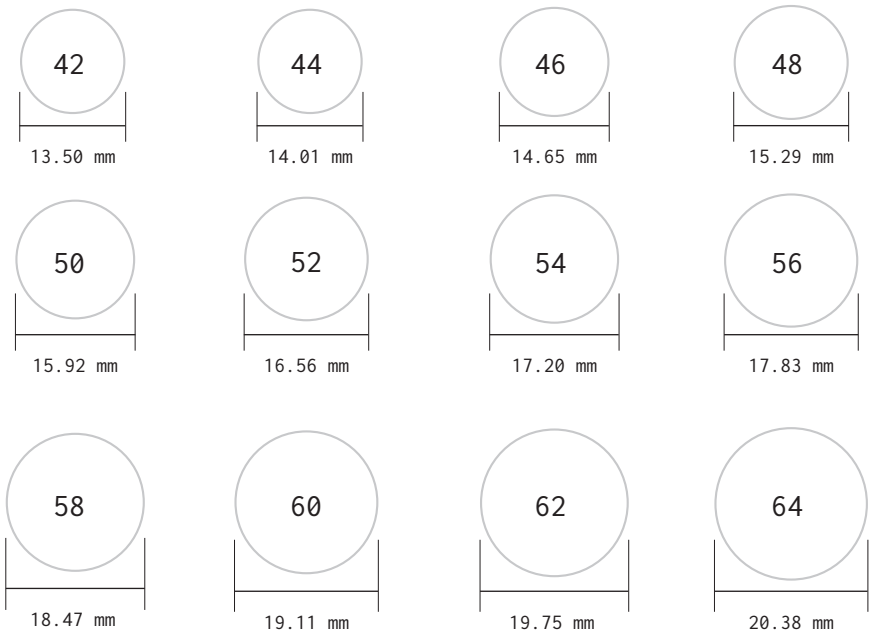

CLUB BY FYR

RING SIZE GUIDE

TO MAKE SURE THIS PAGE IS PRINTED TO SCALE, THE RULER LOCATED BELOW THIS TEXT SHOULD MEASURE 3 CM.

TO FIND YOUR CORRECT RING SIZE, MAKE SURE TO CHOOSE A RING THAT FITS THE SAME FINGER AND THE SAME HAND ON WHICH YOU INTEND TO WEAR YOUR NEW RING AND PLACE IT ON THE CIRCLES BELOW.

FOR ACCURATE MEASUREMENTS, MAKE SURE THE OUTLINE OF THE CIRCLE MATCHES THE INTERIOR DIAMETER OF YOUR RING.

IF YOU ARE STILL STUCK BETWEEN 2 SIZES, **CLUB BY FYR** ADVISES YOU TO SELECT THE LARGER SIZE. PLEASE NOTE THAT THE STYLE OF THE RING COULD AFFECT THE SIZE OF THE RING.

*

*WE INVITE YOU TO REFER TO THE THE TEXT ABOVE THE RING SIZE CONVERSION CHART FOR A FEW SPECIFIC RINGS IN OUR COLLECTIONS AND THE BEST WAY TO KNOW YOUR EXACT SIZE/S FOR THESE PIECES.

GIVEN THE ABOVE NOTICES AND THE SIZE CHARTS BELOW, **CLUB BY FYR** WILL NOT BE HELD RESPONSIBLE FOR ANY MISMESUREMENTS.

FOR MORE INFORMATION, FEEL FREE TO CONTACT OUR CUSTOMER CARE AT club.by.fyr@gmail.com

SIZE GUIDE

CHOOSING THE RIGHT SIZE

CLUB BY FYR RECOMMENDS YOU TO CHOOSE YOUR USUAL SIZE WHEN ORDERING A RING.

FOR THESE SPECIFIC PIECES, FOLLOW THE RECOMMENDATIONS BELOW:

THE "HOMERUN RING" AND "FIGARO 2.0 RING", BEING WIDE RINGS, SELECT ONE SIZE ABOVE YOUR USUAL SIZE.

THE "3 LINK RING" AND "BLACK 3 LINK RING", BEING EVEN WIDER RINGS THAN THE HOMERUN RING, SELECT TWO SIZES ABOVE YOUR USUAL SIZE.

THE "KNUCKLE RING", IS A 4 FINGER RING.

PRE-ORDERS FOR THIS PIECE ARE MADE BY EMAIL AT CLUB.BY.FYR@GMAIL.COM

PLEASE MAKE SURE YOU MEASURE YOUR 4 USUAL FINGER SIZES BEFORE ORDERING THIS PIECE.

REGARDING ALL ADJUSTABLE/OPEN RINGS; PLEASE NOTE THAT THEY CAN ONLY BE OPENED TO ONE SIZE UP OR TIGHTENED TO ONE SIZE DOWN; NOT MORE NOT LESS.

RING SIZE CONVERSION CHART

RING CIRCUMFERENCE IN MM	DIAMETER OF THE RING IN MM	RING SIZE		
		EUROPE	USA & UK	JAPAN
42	13.50	42	2 1/2	2
44	14.01	44	3	4
46	14.65	46	3 3/4	6
48	15.29	48	4 1/2	8
50	15.92	50	5 1/4	10
52	16.56	52	6	12
54	17.20	54	6 3/4	14
56	17.83	56	7 1/2	16
58	18.47	58	8 1/4	18
60	19.11	60	9	20
62	19.75	62	10	22
64	20.38	64	10 3/4	24